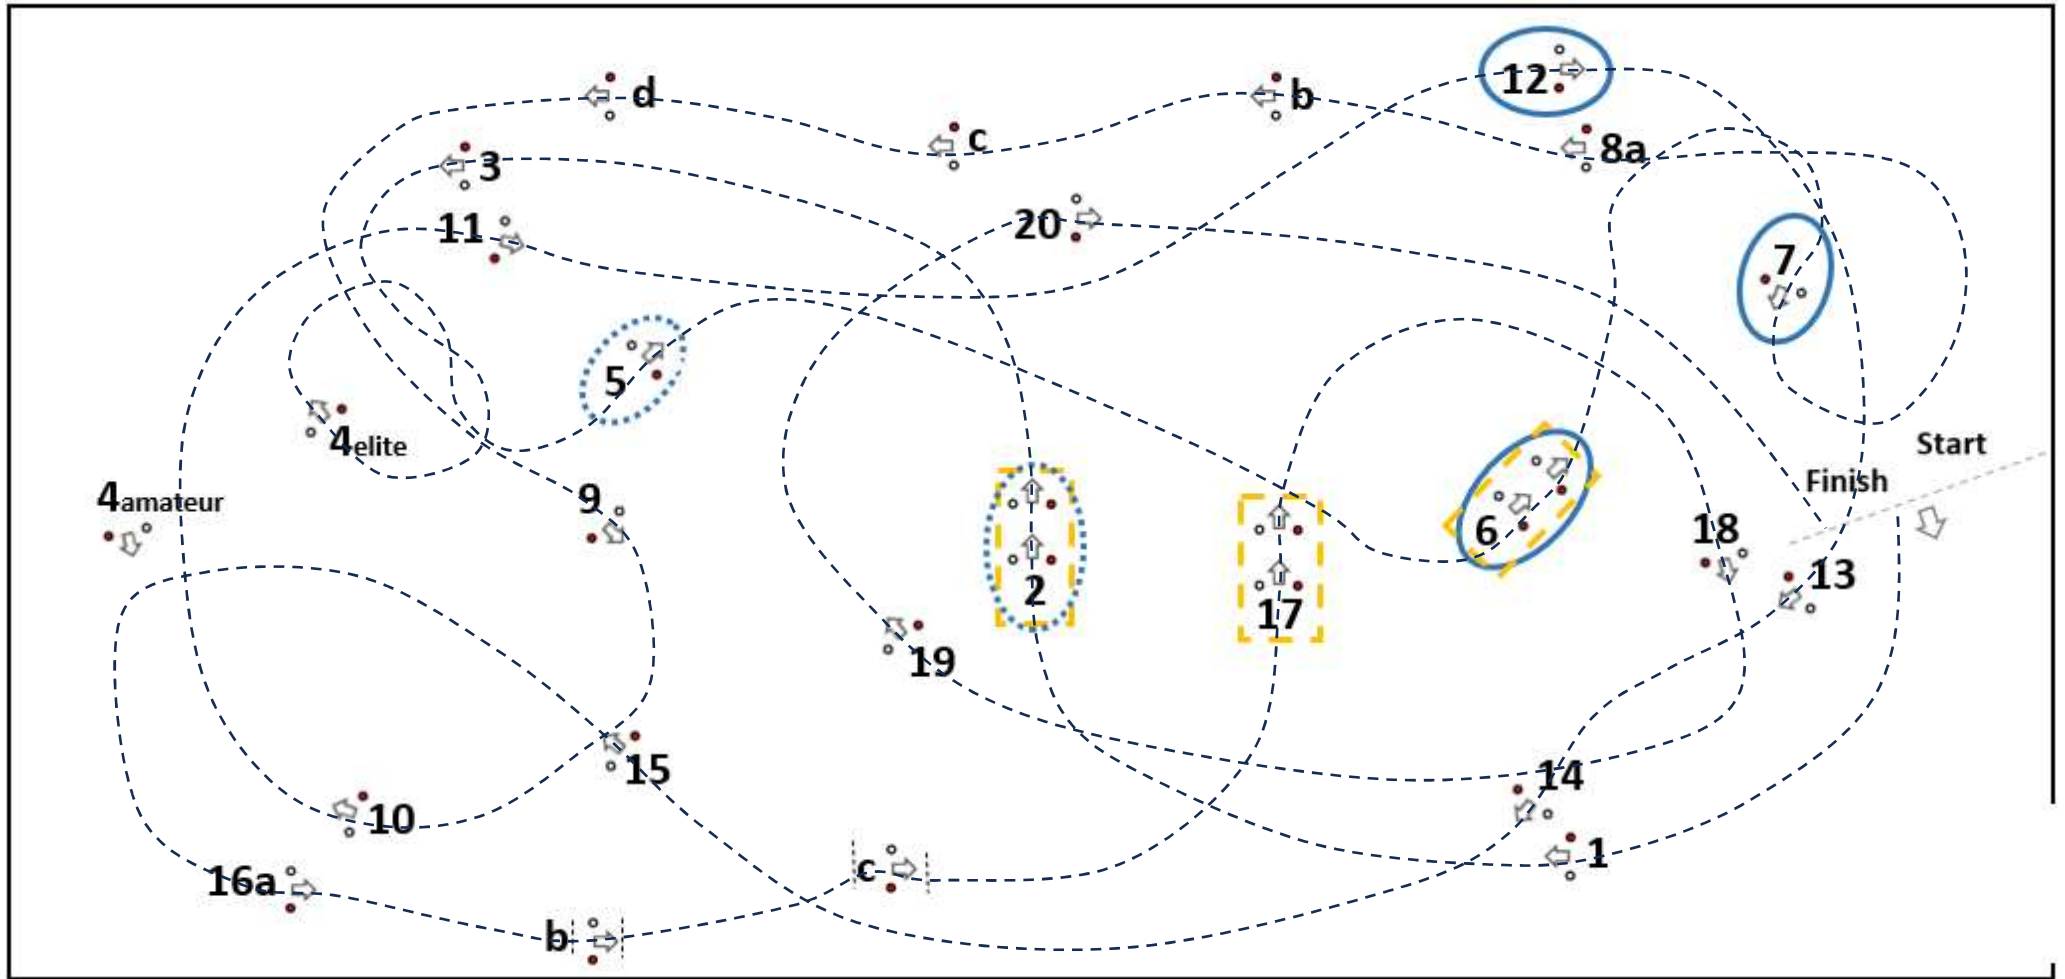

8	> 10m		
16abc	> 1po, 2po > 9m	4po, 1pa > 10m	2pa, 4pa > 11m
Children 1	> 14, 20, finish		

**Elite**

**CAN 1 pony**

**Lengte:.....m.**

**CAN 2 pony, 1 paard**

**:.....m.**

Elite

CAN 4 pony

Length:.....m.

Elite

CAN 2 paard, 4 paard

Lengte:.....m.

**Amateur**

**CAN 1 pony, 2 pony, 1 paard, junior, U25**

**Lengte:.....m.**

**Amateur**

**CAN 4 pony, tandem, 2 paard, CAV**

**Lengte:.....m.**

Amateur

Children 1 > 14, 20, finish

Length:.....m.