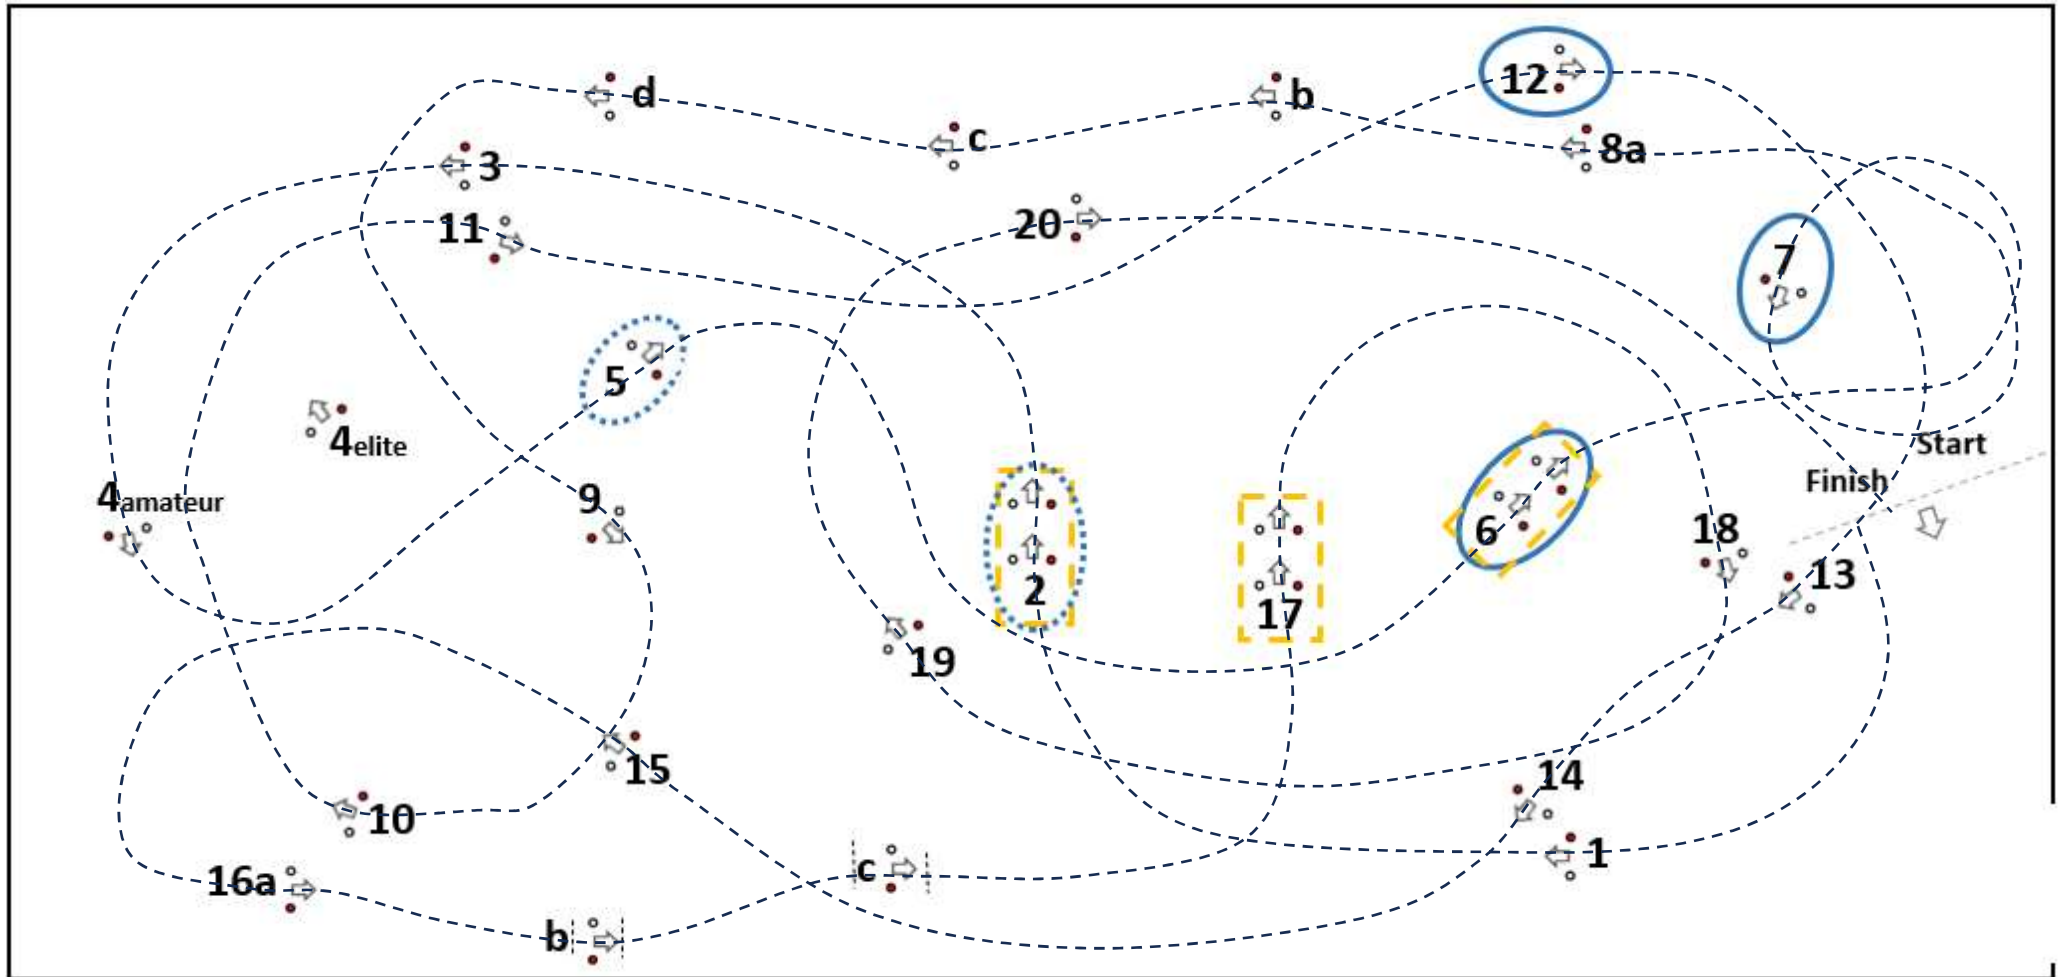

8	> 10m		
16abc	> 1po, 2po > 9m	4po, 1pa > 10m	2pa, 4pa > 11m
Children 1	> 14, 20, finish		

**Elite**

**CAN 1 pony**

**Lengte:.....m.**

**CAN 2 pony, 1 paard**

**:.....m.**

Elite

CAN 4 pony

Length:.....m.

Elite

CAN 2 paard, 4 paard

Lengte:.....m.

**Amateur**

**CAN 1 pony, 2 pony, 1 paard, junior, U25**

**Lengte:.....m.**

**Amateur**

**CAN 4 pony, tandem, 2 paard, CAV**

**Lengte:.....m.**

Amateur

Children 1 > 14, 20, finish

Length:.....m.