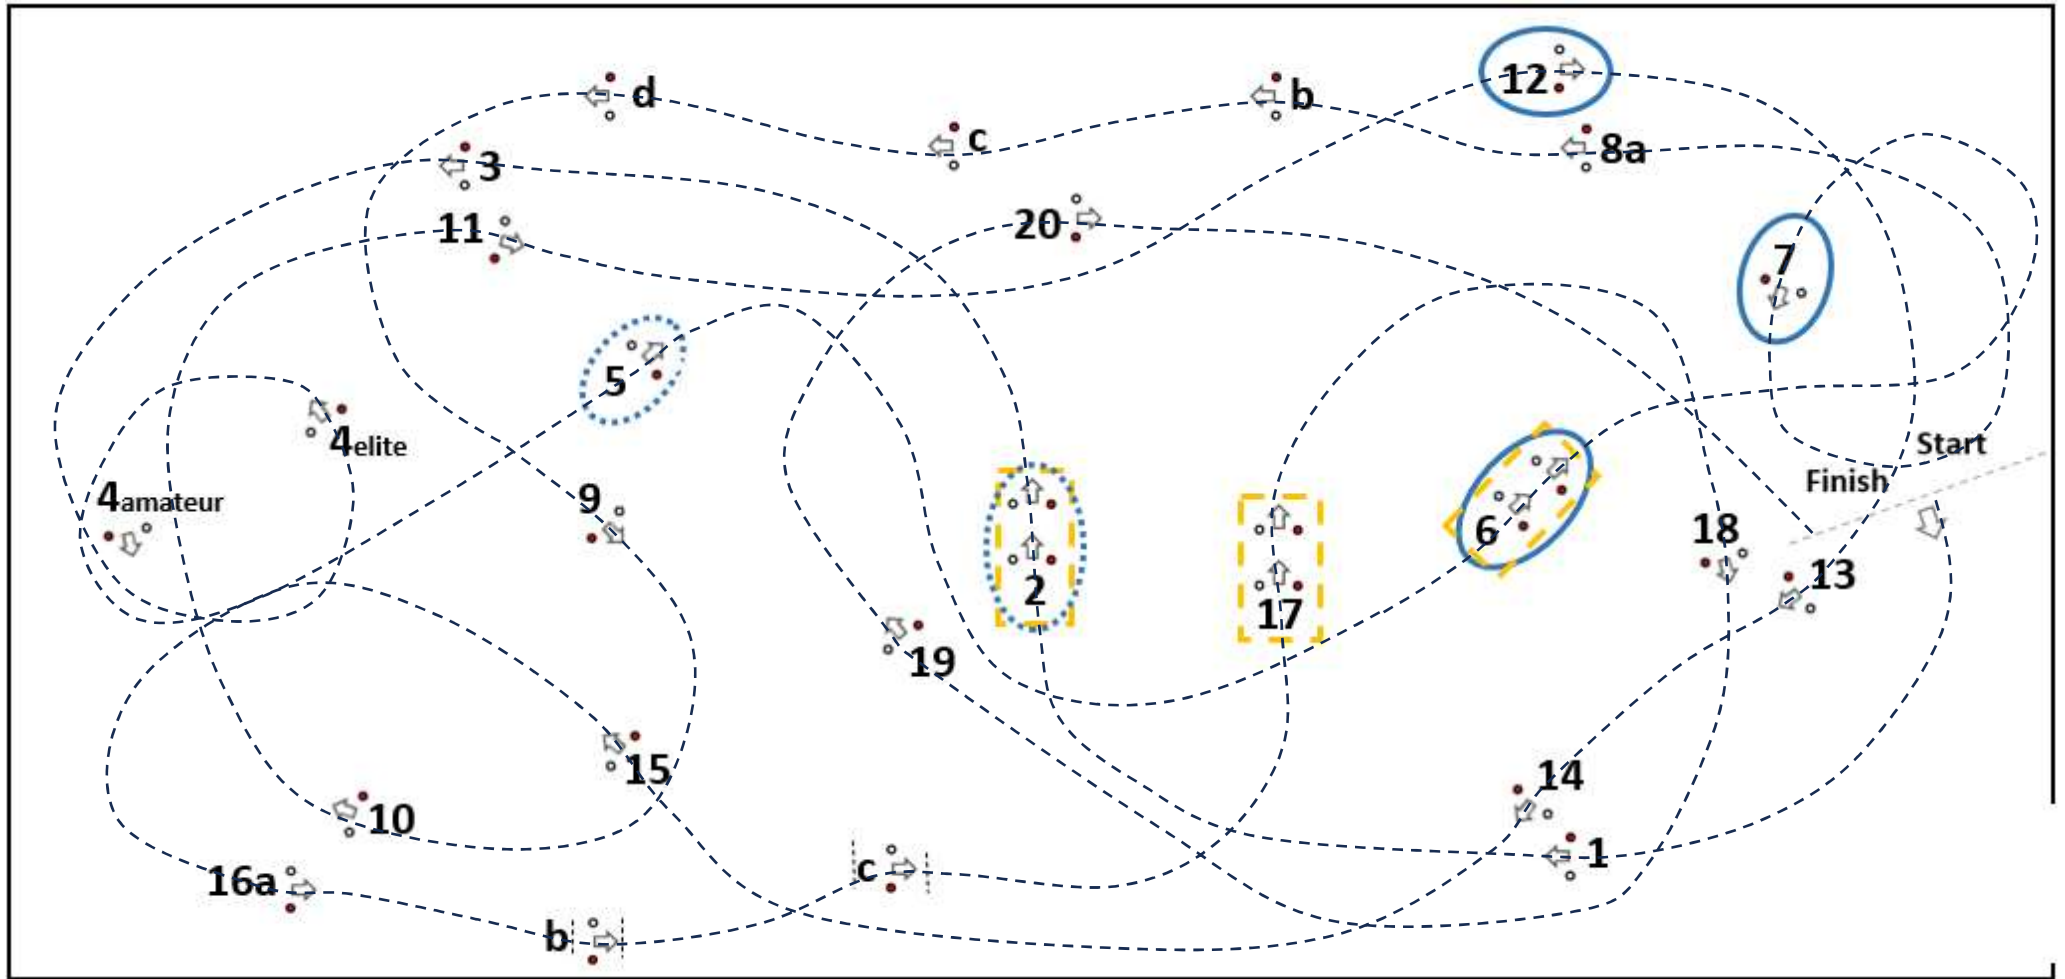

8	> 10m		
16abc	> 1po, 2po > 9m	4po, 1pa > 10m	2pa, 4pa > 11m
Children 1	> 14, 20, finish		

**Elite**

**CAN 1 pony**

**Lengte:.....m.**

**CAN 2 pony, 1 paard**

**:.....m.**

Elite

CAN 4 pony

Length:.....m.

Elite

CAN 2 paard, 4 paard

Lengte:.....m.

**Amateur**

**CAN 1 pony, 2 pony, 1 paard, junior, U25**

**Lengte:.....m.**

**Amateur**

**CAN 4 pony, tandem, 2 paard, CAV**

**Lengte:.....m.**

Amateur

Children 1 > 14, 20, finish

Length:.....m.