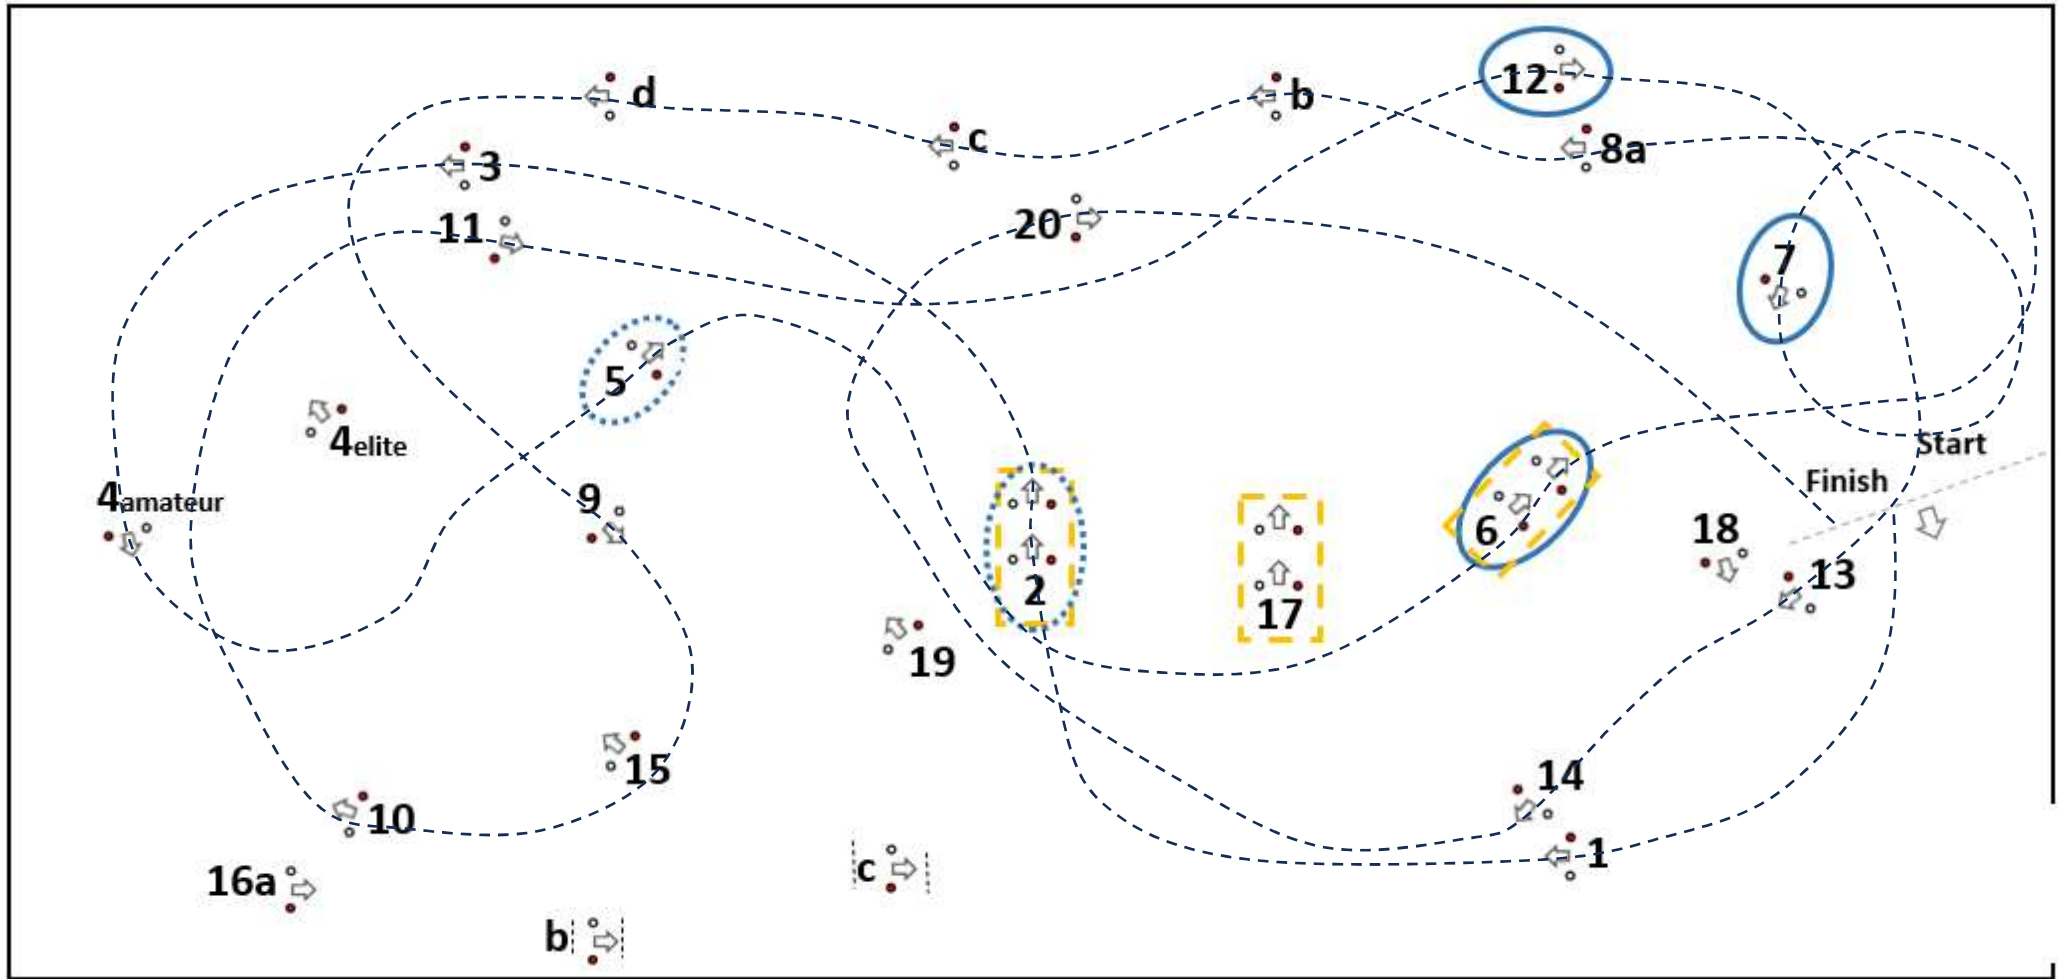

8	> 10m		
16abc	> 1po, 2po > 9m	4po, 1pa > 10m	2pa, 4pa > 11m
Children 1	> 14, 20, finish		

**Elite**

**CAN 1 pony**

**Lengte:.....m.**

**CAN 2 pony, 1 paard**

**:.....m.**

Elite

CAN 4 pony

Length:.....m.

Elite

CAN 2 paard, 4 paard

Lengte:.....m.

**Amateur**

**CAN 1 pony, 2 pony, 1 paard, junior, U25**

**Lengte:.....m.**

**Amateur**

**CAN 4 pony, tandem, 2 paard, CAV**

**Lengte:.....m.**

Amateur

Children 1 > 14, 20, finish

Length:.....m.