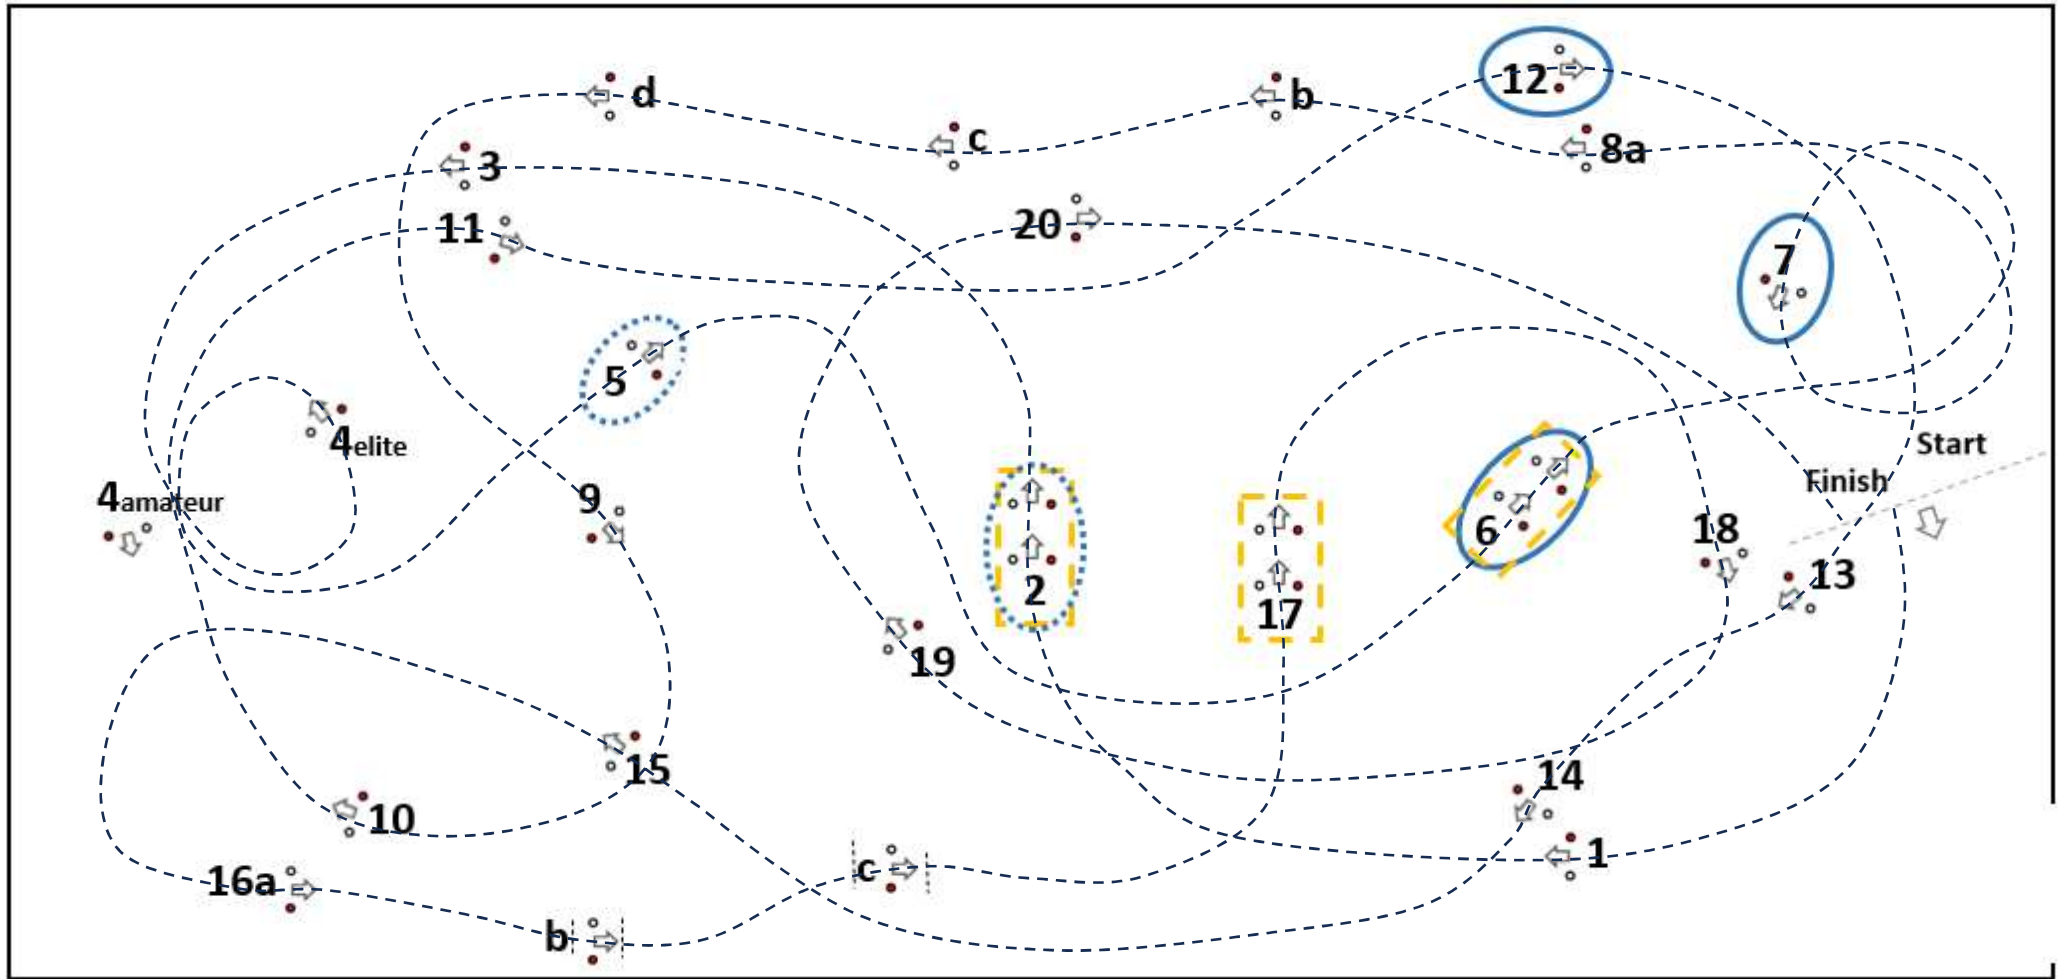

8	> 10m		
16abc	> 1po, 2po > 9m	4po, 1pa > 10m	2pa, 4pa > 11m
Children 1	> 14, 20, finish		

**Elite**

**CAN 1 pony**

**Lengte:.....m.**

**CAN 2 pony, 1 paard**

**:.....m.**

Elite

CAN 4 pony

Length:.....m.

Elite

CAN 2 paard, 4 paard

Lengte:.....m.

**Amateur**

**CAN 1 pony, 2 pony, 1 paard, junior, U25**

**Lengte:.....m.**

**Amateur**

**CAN 4 pony, tandem, 2 paard, CAV**

**Lengte:.....m.**

Amateur

Children 1 > 14, 20, finish

Length:.....m.