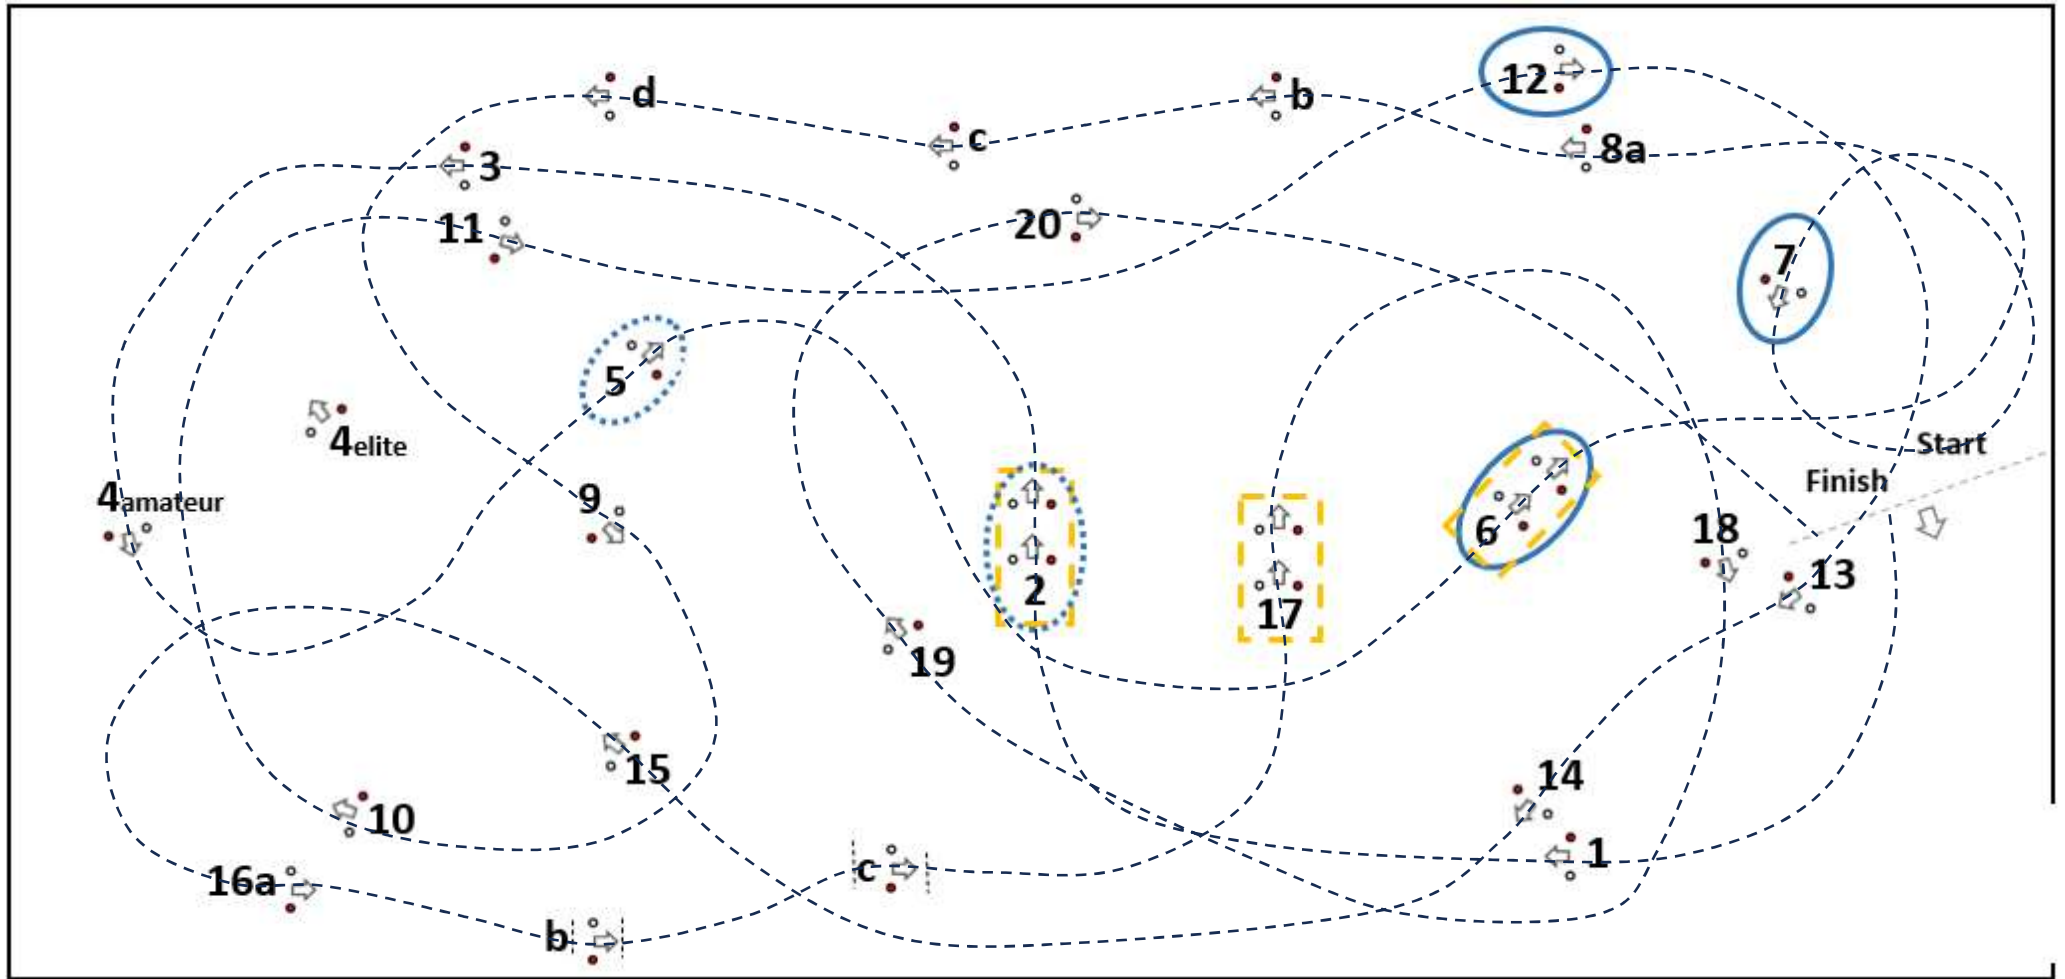

8	> 10m		
16abc	> 1po, 2po > 9m	4po, 1pa > 10m	2pa, 4pa > 11m
Children 1	> 14, 20, finish		

**Elite**

**CAN 1 pony**

**Lengte:.....m.**

**CAN 2 pony, 1 paard**

**:.....m.**

Elite

CAN 4 pony

Length:.....m.

Elite

CAN 2 paard, 4 paard

Lengte:.....m.

**Amateur**

**CAN 1 pony, 2 pony, 1 paard, junior, U25**

**Lengte:.....m.**

**Amateur**

**CAN 4 pony, tandem, 2 paard, CAV**

**Lengte:.....m.**

Amateur

Children 1 > 14, 20, finish

Length:.....m.